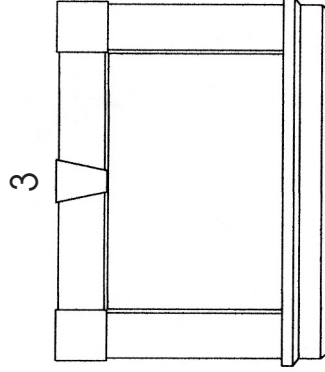

Shown w/Keystone