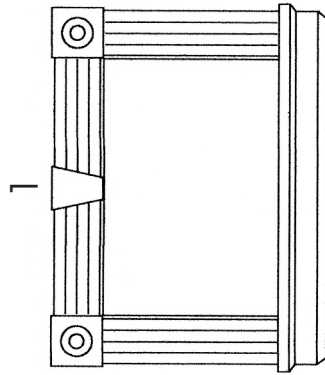

Square Rosette Style Windows with Sill Extension

DEALER PRICE LIST
Page 48

See color photos on pages 4 & 5(B).

3-1/4" Sill shown
(2-1/4" and 4-1/4" also available in MDF lite only)

Cap Style
Keystone

Fluted — Craftsman (No Flutes) —