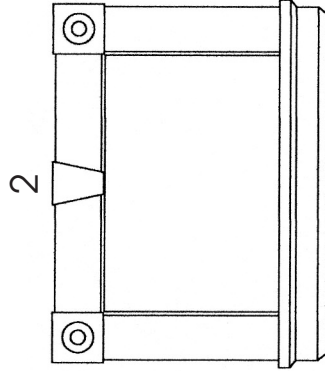

Shown w/Keystone