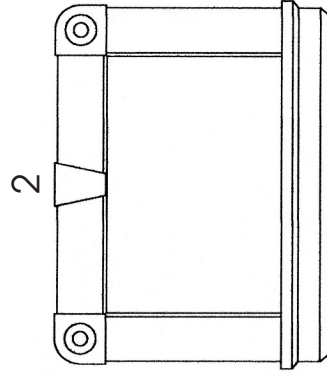

Rounded Rosette Style Windows with Sill Extension

DEALER PRICE LIST
Page 50

Cap Style
Keystone

3-1/4" Sill shown
(2-1/4" and 4-1/4" also available in MDF lite only)

— Fluted —

Shown w/Keystone

— Craftsman (No Flutes) —