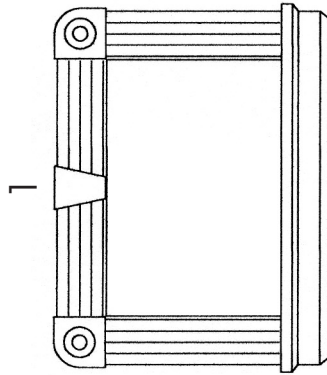

Rounded Rosette Style Windows with Sill Extension

DEALER PRICE LIST
Page 50

Cap Style
Keystone

3-1/4" Sill shown
(2-1/4" and 4-1/4" also available in MDF lite only)

— Fluted —

Shown w/Keystone

— Craftsman (No Flutes) —