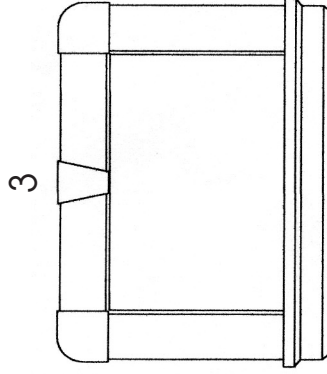

Shown w/Keystone