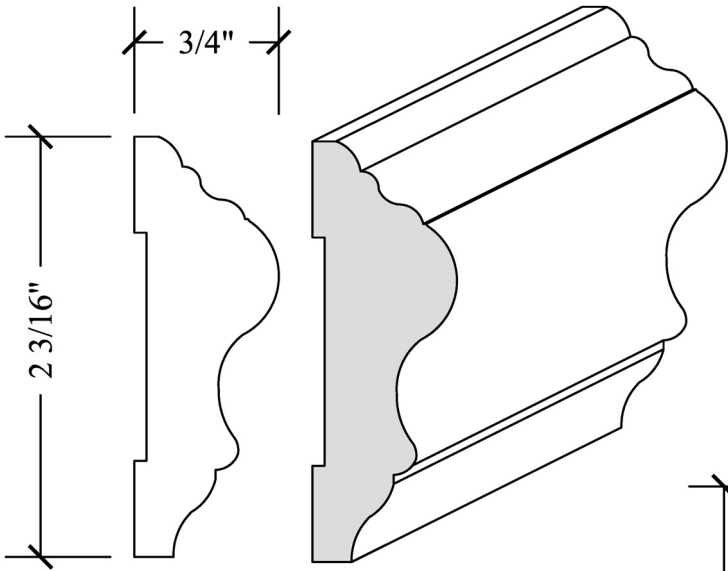

Chair Rails & Cove Moulding

Species in Stock:

- Alder (Select)
- Alder (Knotty)
- Cherry
- Maple (Hard White)
- Mahogany (Khaya)
- Poplar
- Red Oak

CHAIR RAIL 3/4" X 2-3/16"
CHR-141

CHAIR RAIL 3/4" X 3"
CHR-140

COVE 13/16" x 3-1/2"
COV-142

COVE 1-1/16" x 4-5/8"
COV-143