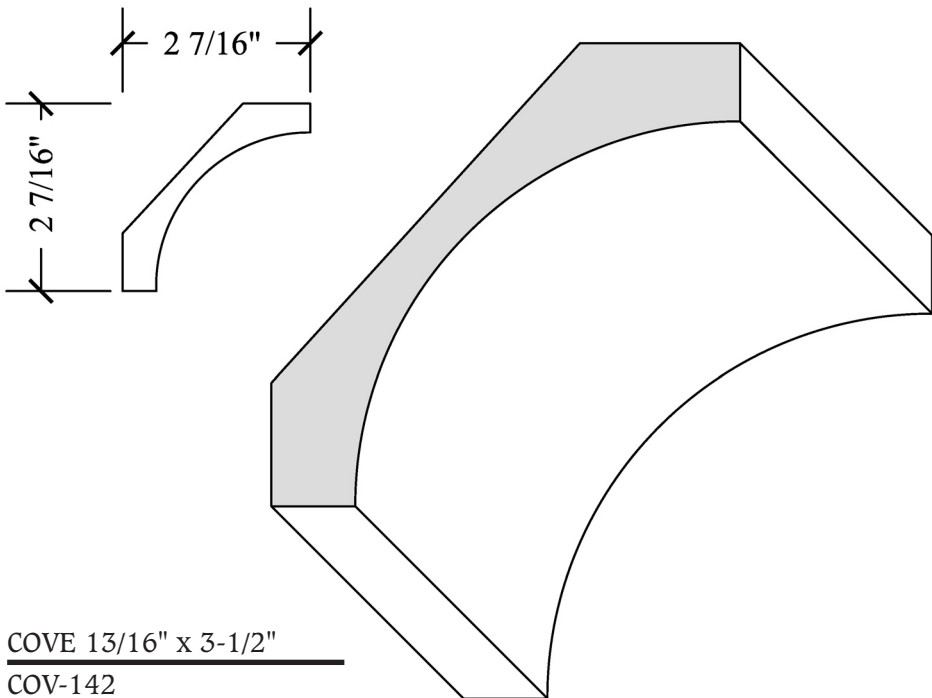

Chair Rails & Cove Moulding

Species in Stock:

- Alder (Select)
- Alder (Knotty)
- Cherry
- Maple (Hard White)
- Mahogany (Khaya)
- Poplar
- Red Oak

CHAIR RAIL 3/4" X 2-3/16"
CHR-141

CHAIR RAIL 3/4" X 3"
CHR-140

COVE 13/16" x 3-1/2"
COV-142

COVE 1-1/16" x 4-5/8"
COV-143