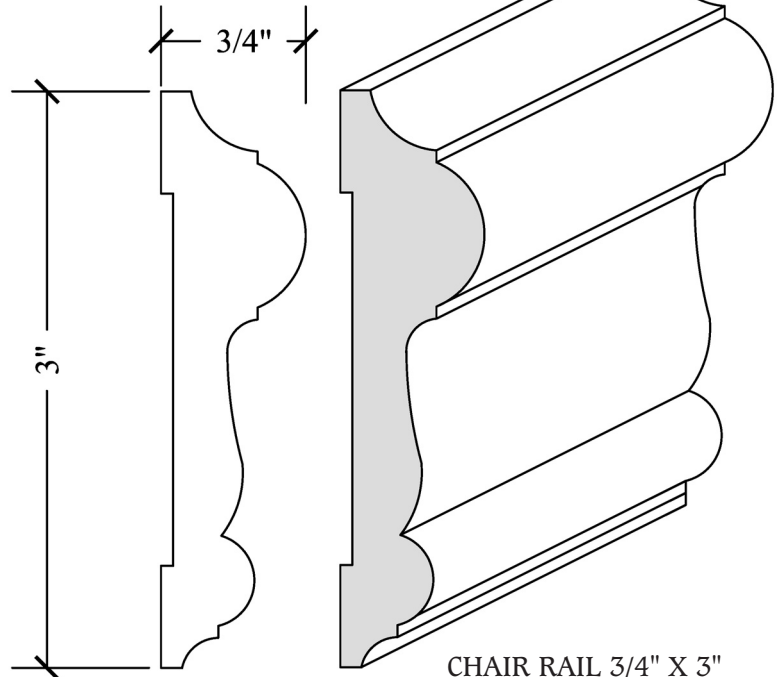

Chair Rails & Cove Moulding

Species in Stock:

- Alder (Select)
- Alder (Knotty)
- Cherry
- Maple (Hard White)
- Mahogany (Khaya)
- Poplar
- Red Oak

CHAIR RAIL 3/4" X 2-3/16"
CHR-141

CHAIR RAIL 3/4" X 3"
CHR-140

COVE 13/16" x 3-1/2"
COV-142

COVE 1-1/16" x 4-5/8"
COV-143