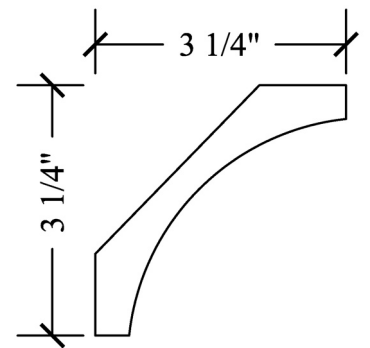

Chair Rails & Cove Moulding

Species in Stock:

- Alder (Select)
- Alder (Knotty)
- Cherry
- Maple (Hard White)
- Mahogany (Khaya)
- Poplar
- Red Oak

CHAIR RAIL 3/4" X 2-3/16"
CHR-141

CHAIR RAIL 3/4" X 3"
CHR-140

COVE 13/16" x 3-1/2"
COV-142

COVE 1-1/16" x 4-5/8"
COV-143