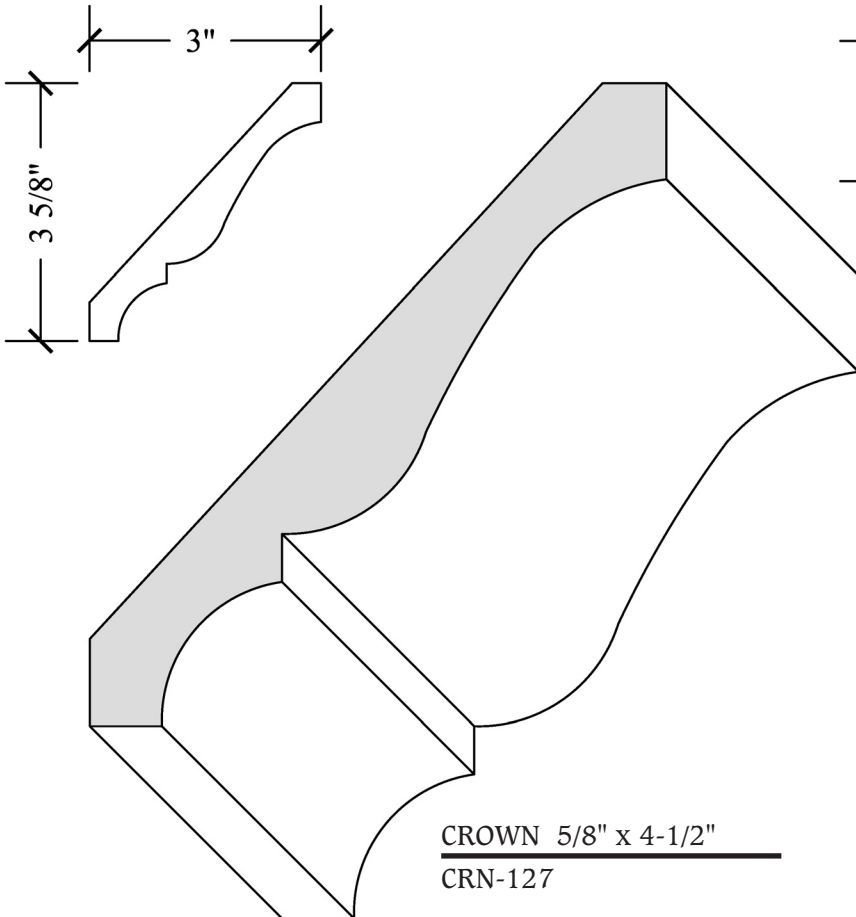

Crown Moulding, continued

CROWN 1/2" x 1-5/8"
CRN-124

CROWN 9/16" x 3-1/4"
CRN-126

Species in Stock:

- Alder (Select)
- Alder (Knotty)
- Cherry
- Maple (Hard White)
- Mahogany (Khaya)
- Poplar
- Red Oak
- Euro Beech

CROWN 5/8" x 4-1/2"
CRN-127

CROWN 9/16" X 2-1/4"
CRN-125