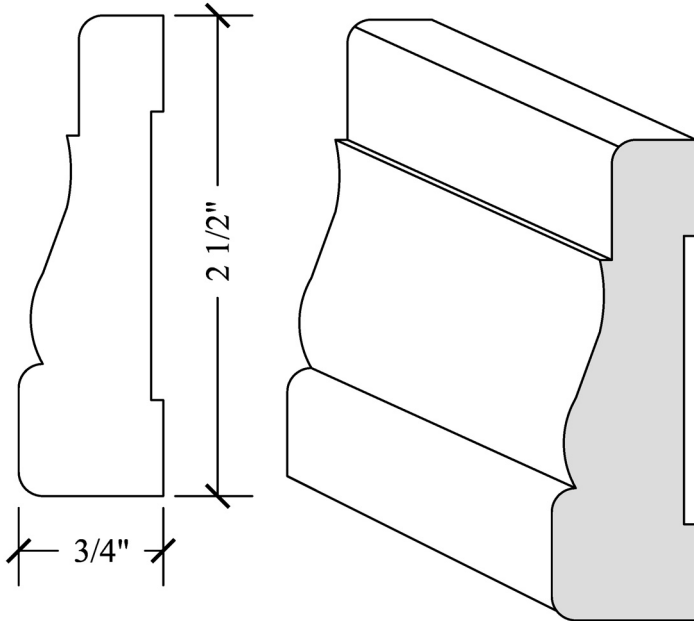

Casing

Species in Stock:

- Alder (Select)
- Alder (Knotty)
- Cherry
- Maple (Hard White)
- Mahogany (Khaya)
- Poplar
- Red Oak

CASING $3/4" \times 2-7/16"$

CAS-134

CASING $3/4" \times 2-1/2"$

CAS-136

CASING $13/16" \times 3-1/4"$