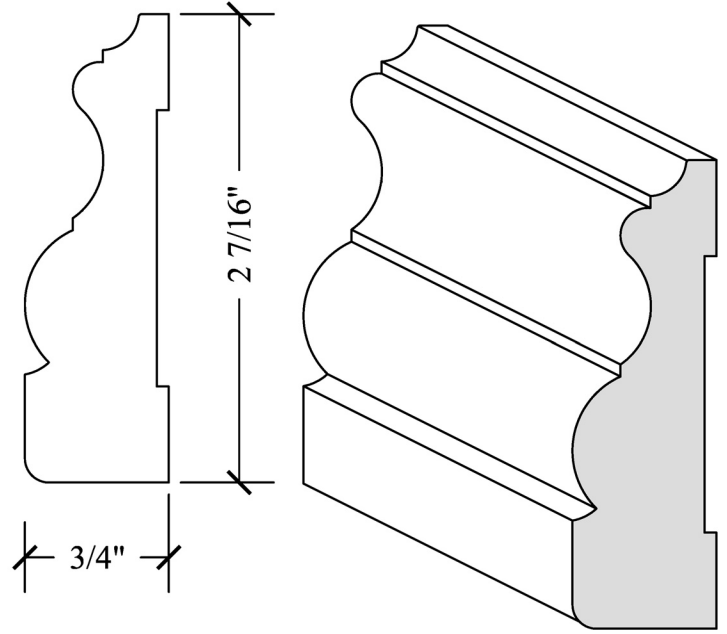

Casing

Species in Stock:

- Alder (Select)
- Alder (Knotty)
- Cherry
- Maple (Hard White)
- Mahogany (Khaya)
- Poplar
- Red Oak

CASING $3/4" \times 2-7/16"$

CAS-134

CASING $3/4" \times 2-1/2"$

CAS-136

CASING $13/16" \times 3-1/4"$