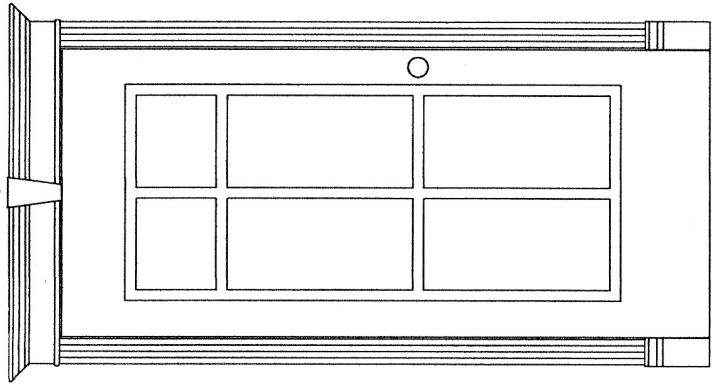

Architrave Style Doors

DEALER PRICE LIST

Pattern	Page
ARC-108	12
ARC-109	10
ARC-110	8
ARC-111	18
ARC-112	16
ARC-113	14
ARC-133	14

See color photos on pages 2 & 3(4).

Fluted

Craftsman (No Flutes)

1